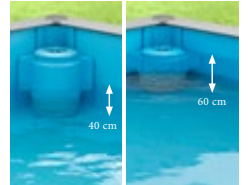

Sturdy and aesthetic, Pistoche has a place in every garden.

2 X 2 METERS

THE IDEAL SIZE FOR LITTLE SWIMMERS.

Water that is always clean and temperate. A pool that can be placed anywhere, even in a tiny garden, thanks to its space saving dimensions (interieur dimensions: 2 x 2 x 0.64 m - overall dimensions: 2.26 x 2.26 x 0.68 m).

EASY TO ASSEMBLE

BUILT IN 6 HOURS.

Putting a Pistoche pool together is child's play! In six hours, with just two people on the job, the pool is built and ready for use. A precise assembly diagram and detailed instruction booklet are included with Pistoche.

EVOLUTIVE

ADJUSTABLE FILTRATION HEIGHT, FOR A WATER LEVEL BETWEEN 40 AND 60 CM.

The cartridge filter, that ensures the quality of water in the pool, may be installed in any of the four corners so that it faces into the prevailing wind. The depth of the water may be adjusted depending on the height and age of the children: forty centimeters for the youngest children to splash around, and up to sixty centimeters for older children to start swimming. A Pistoche exclusive!

A Pistoche exclusive just for us!

2 PACKAGES

THE PISTOCHE POOL COMES IN TWO PACKAGES.

Package 1/2 contains: the height adjustable filtration system, dark blue, 0.50 mm liner, the nuts, bolts and screws, the installation instructions, the strap to deploy the cover, shims to hold the liner in position.