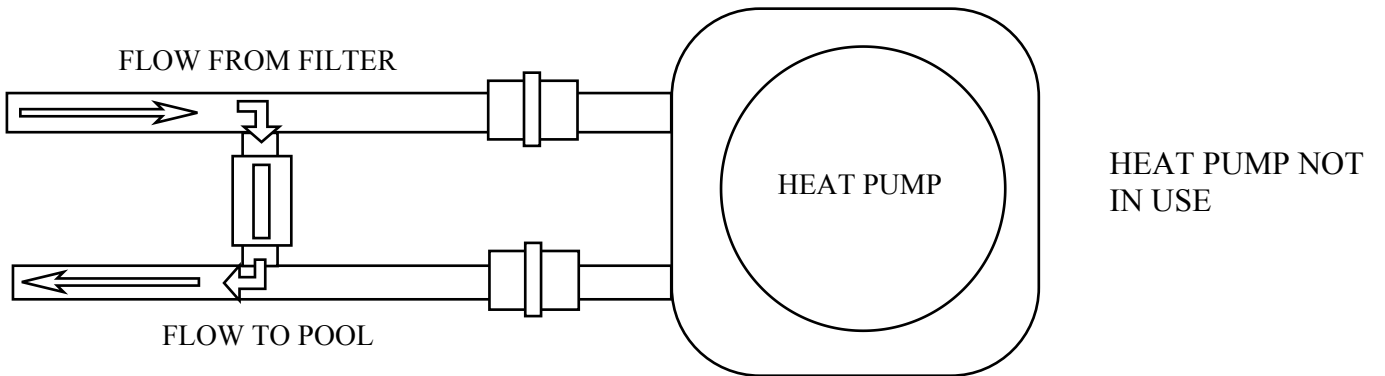

SWIMMING POOL HEAT PUMP INSTALLATION NOTES

BYPASS VALVE FITTING (TOP VIEW)

Alternative arrangement with 3 way valve